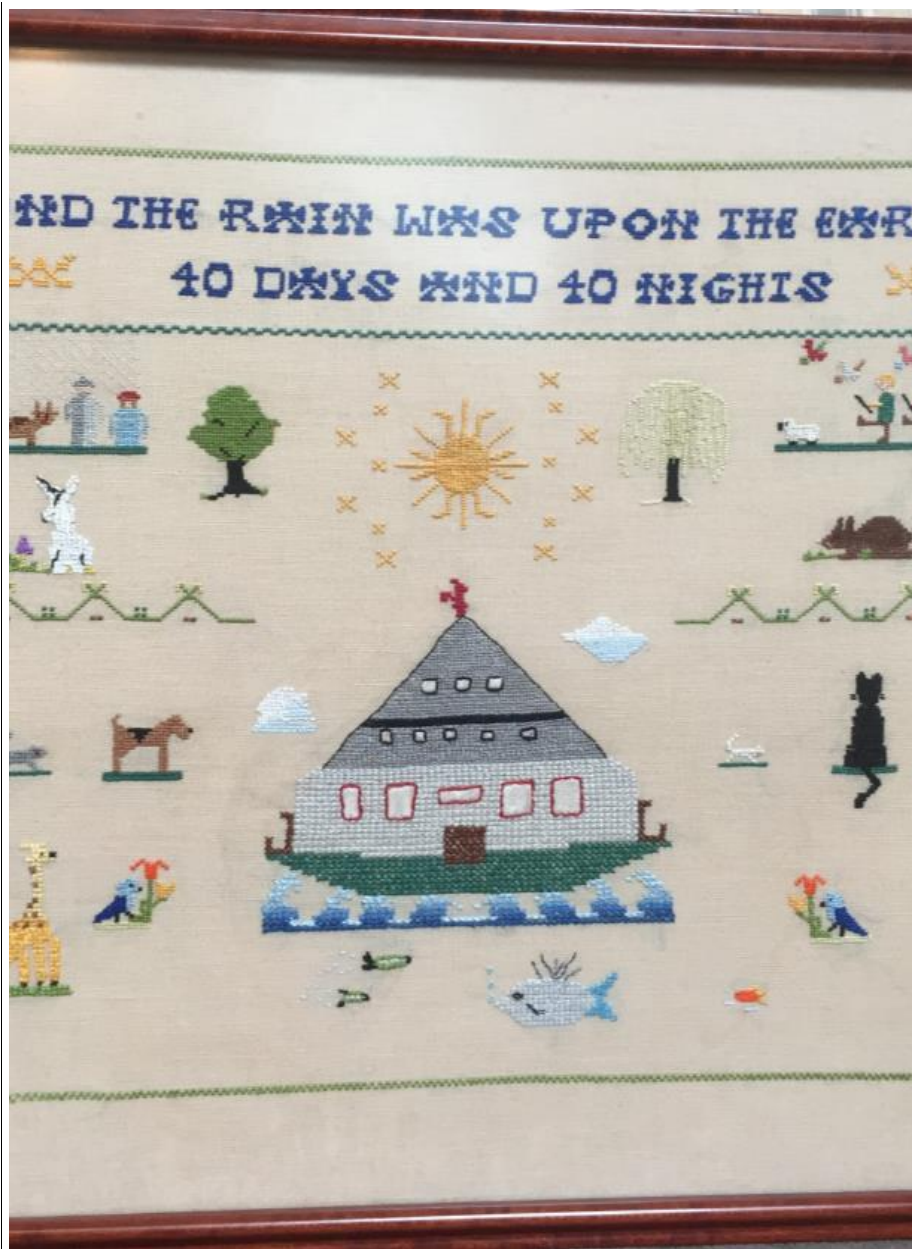

6.5" long x 3.75" wide x
3.25" high

Suggested price: \$15

**WTCA 1994 NAPKIN
HOLDER**

7" long x 2" wide x 6.5" high

Suggested price: \$10

**WTCA 100TH
ANNIVERSARY DINNER
FRAMED PROGRAM**

12.75"long x 9.75 wide

Suggested price: \$25

**FRAMED EMBROIDERED
NOAH'S ARK (appears to
be done by Bardi
McLennan)**

Framed, non-reflective
glass

16.75" long x 15.25" wide

Suggested price: \$25

**FRAMED MAUD EARL
PRINT OF A 1905
BOOKPLATE WITH TWO
WELSH TERRIERS**